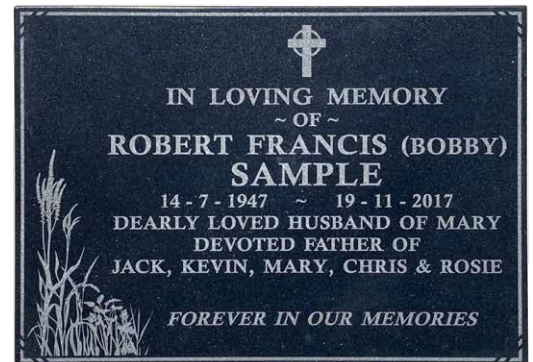

DETAILS IN RED TO BE ADDED IN THE FUTURE

380mm x 280mm x 10mm PREMIUM BLACK GRANITE PLAQUE

**PRICE UNTIL 30/6/2023
\$495.00 inc GST**

INCLUDING:

- 10 lines of LASER engraved lettering – Natural Finish.
- 1 LASER engraved clipart image
- Standard border line
- Installation to existing concrete base/beam as supplied by Cemetery Trust (fee for permission to erect plaque if applicable is NOT INCLUDED and is to paid directly by client).